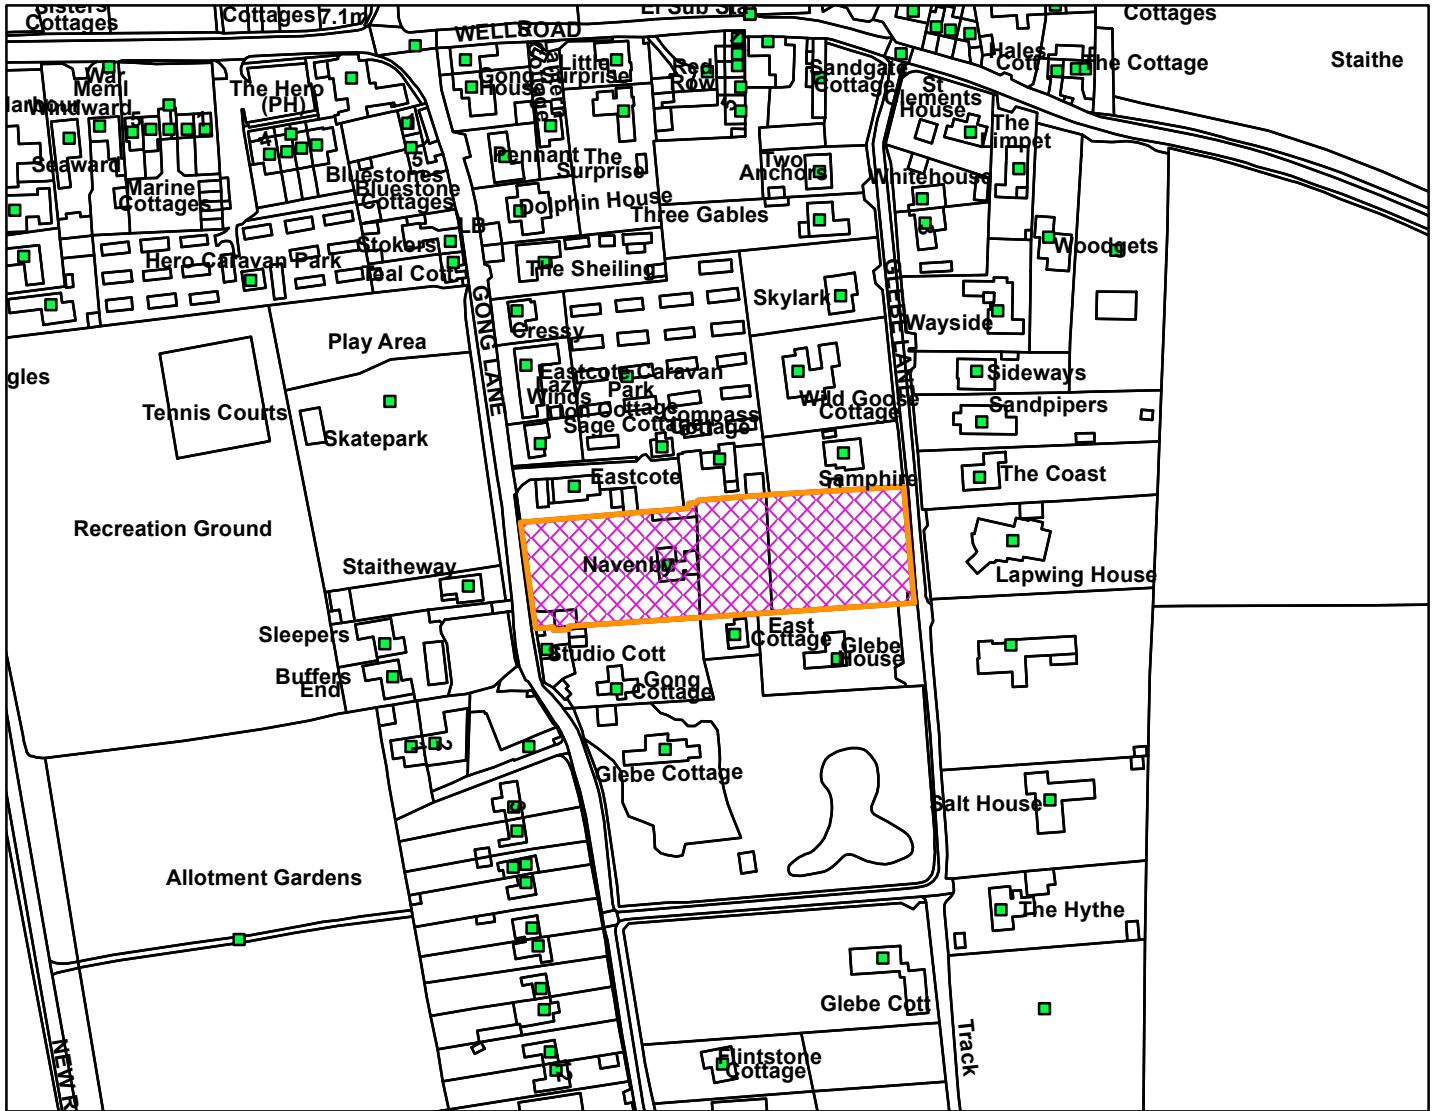

24/01793/F

Borough Council of
King's Lynn &
West Norfolk

Navenby Gong Lane Burnham Overy Staithe King's Lynn Norfolk PE31 8JG

Legend

[Empty legend box]

Scale: 1:2,500

Reproduced from the Ordnance Survey map with permission of the Controller of His Majesty's Stationery Office © Crown Copyright 2023.

Unauthorised reproduction infringes Crown Copyright and may lead to prosecution or civil proceedings.

Organisation	BCKLWN
Department	Department
Comments	Not Set
Date	16/12/2024
MSA Number	0100024314